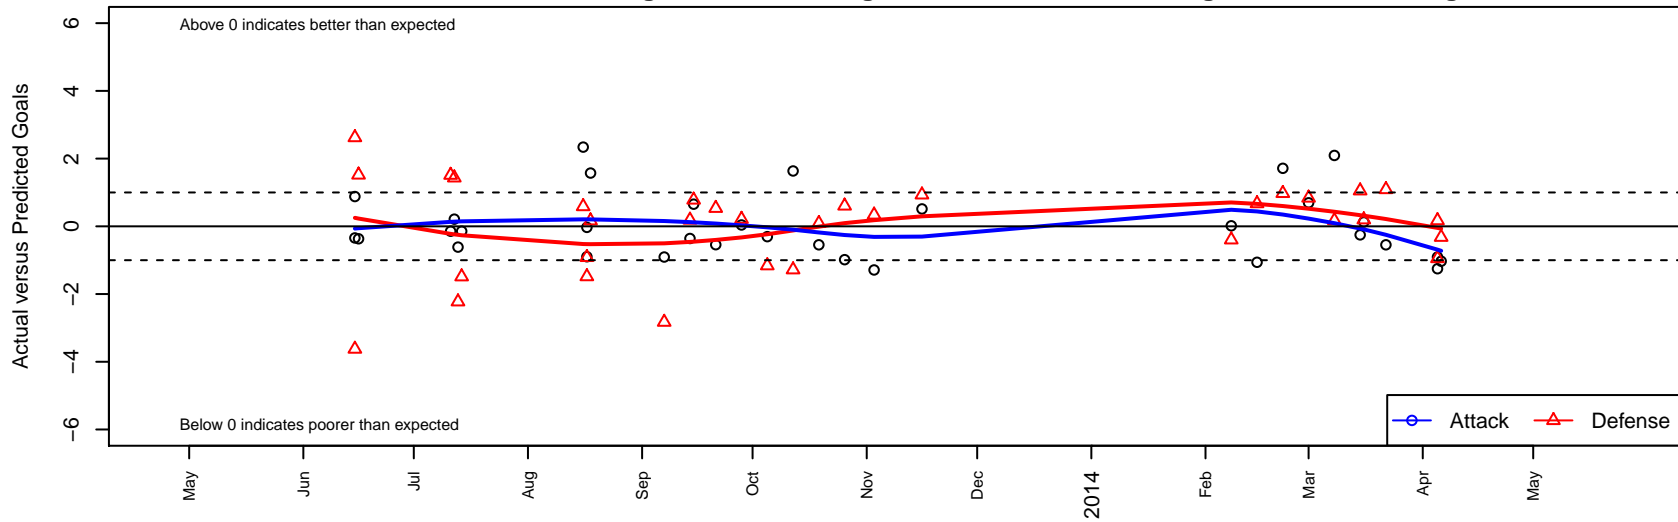

PS Slammers G99

Dots are actual minus expected GF (blue circles) and GA (red triangles).
Blue line is smoothed change in attack strength. Red is smoothed change in defense strength.